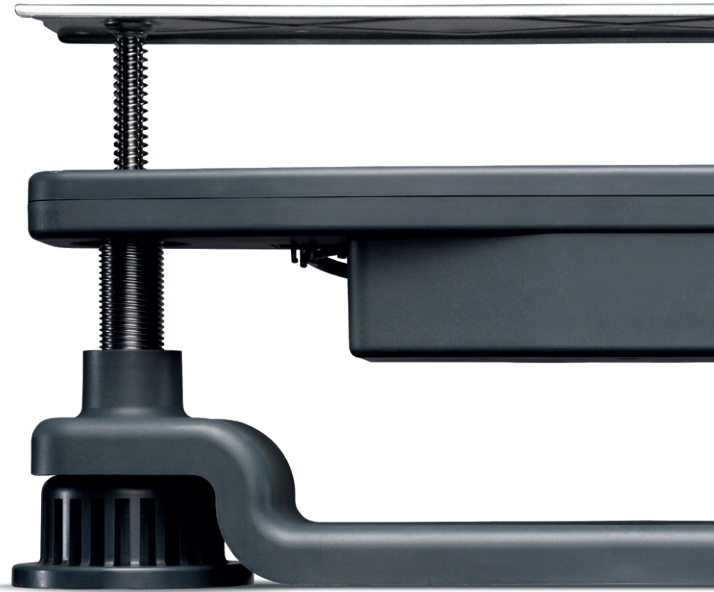

Be 100 mm ahead of the crowd

Baselift™ is a compact lifting unit with a built-in dimension of only 100 mm. The adjustment range is also 100 mm, which is enough to fit most users.

Baselift

- Thrust 1500 N
- Speed 14 mm/s
- Built-in 100 mm
- Stroke 100 mm

Control box CBD6S

- Compact, lightweight
- ZERO™ standby power consumption
- PVC-Free™ as standard
- Intuitive cable management
- High performance, low pleasant sound and constant speed of the system