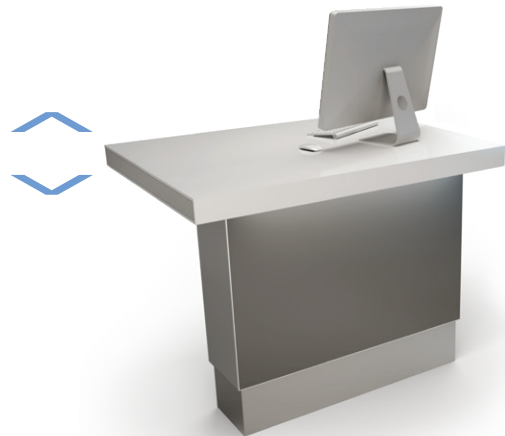

Baselift™

Electric height adjustment of kitchens and counters

Baselift™
Ergonomics meets Innovation

World-class innovation requires the right equipment, right down to the baseline

The market trend within the kitchen and retail business is centred around end users focusing more and more on Ergonomics and Comfort – both at work and in their home lives. This trend has led to a demand for height adjustable solutions that does not compromise the aesthetic design.

LINAK® sees kitchens and retail counters as workstations similar to office desks, where adjustment for the individual is a must. The combination of the market trend, our knowledge, expertise and enthusiasm for height adjustable solutions has led to development of the innovative world-class solution Baselift™ system.

The clever move

Stay ahead of the crowd and let Baselift set your kitchen and counters apart for the competition. The Baselift system is very compact. It can be built into the base without interfering with the size of the cabinets. It is also very easy to integrate.