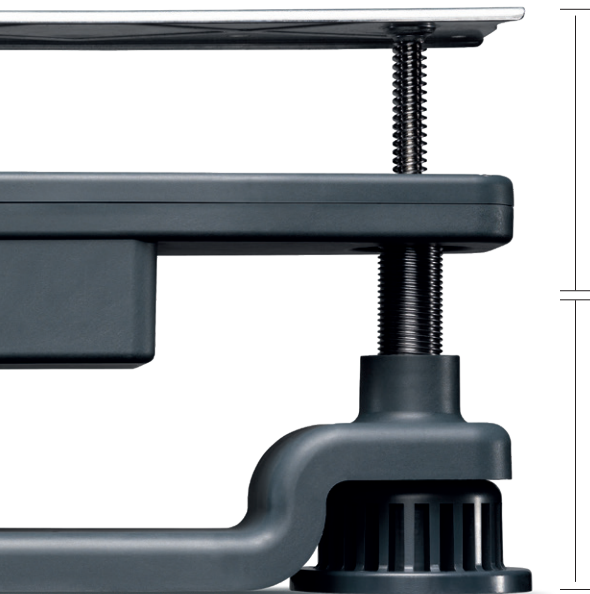

Scan the QR code and view a short video
about mounting the Baselift system.

Be 100 mm ahead of the crowd

Baselift™ is a compact lifting unit with a built-in dimension of only 100 mm. The adjustment range is also 100 mm, which is enough to fit most users.

Baselift

- Thrust 1500 N
- Speed 14 mm/s
- Built-in 100 mm
- Stroke 100 mm

Control box CBD6S

- Compact, lightweight
- ZERO™ standby power consumption
- PVC-Free™ as standard
- Intuitive cable management
- High performance, low pleasant sound and constant speed of the system

Desk Panel DPH

- Small, compact panel
- Up-down function
- For integration in tabletops
- Available in black or white
- Can be customised

100 mm stroke length

100 mm built-in dimension

Learn more about the Baselift system:
LINAK.COM/BASELIFT

Desk Panel DPT

- For integration in tabletops
- Touch technique
- Display for height read-out
- Memory buttons
- Available in black or white

Baselift accessories

Choose mounting brackets for simple fixing of the Baselift and clips for easy fixing of the base front.