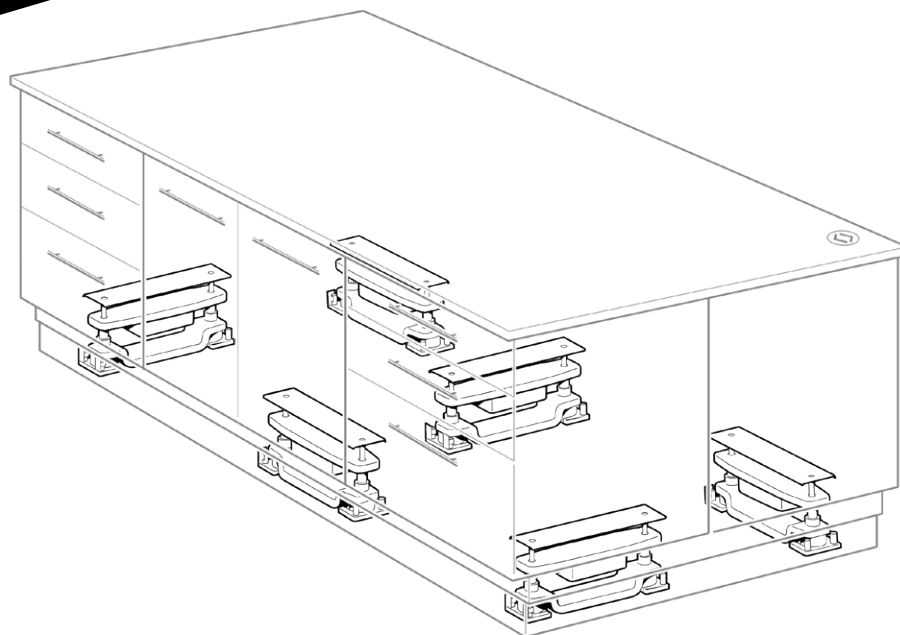

True systems where everything fits
– it is simply Plug & Play™.

Scan the QR code and view a short video
about mounting the Baselift system.