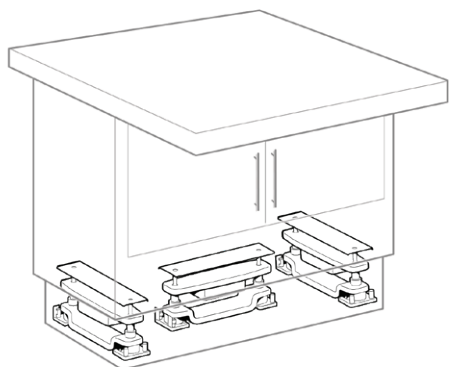

True systems where everything fits
– it is simply Plug & Play™.

Scan the QR code and view a short video
about mounting the Baselift system.