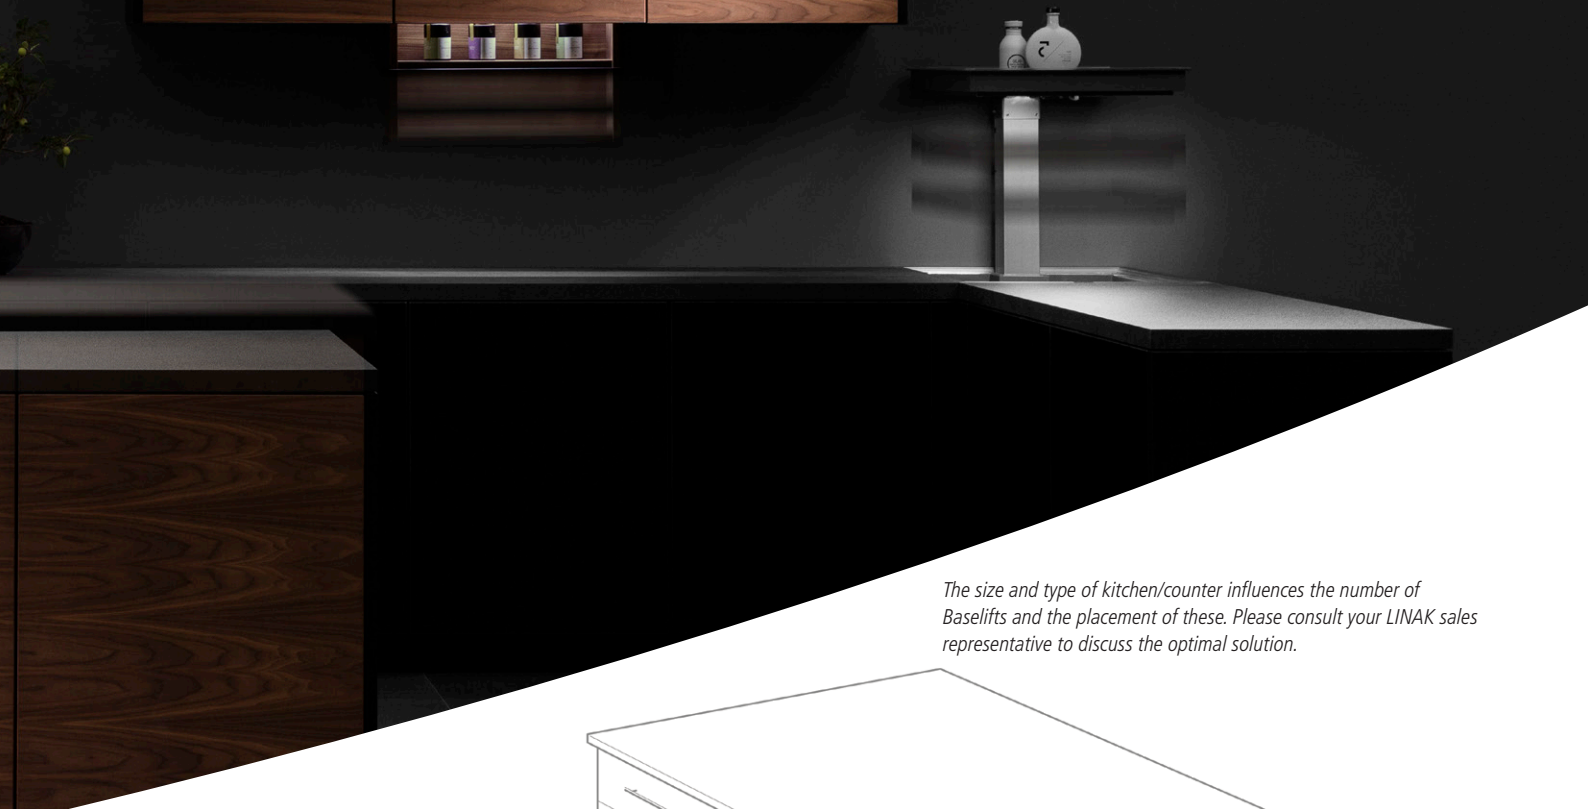

One-person installation

The Baselift is a lifting unit within the LINAK® DESKLINE® product range, where all components work together.

The system is easy to mount and can be handled by one service technician only.