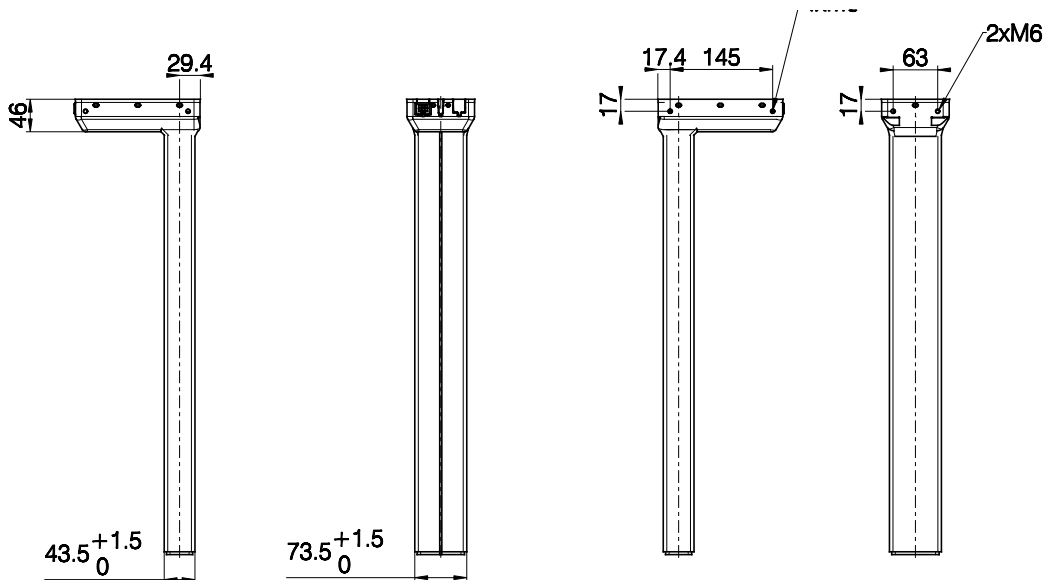

Combination code	B (Built-in length) [mm]	S (Stroke length) [mm]	O (Outer profile length) [mm]
DL15xxxxx500645	645	500	640

Built-in length, stroke length, and outer profile length

Motor housing

Bottom plate

Profile dimensions (mm)

All rights reserved

Date:
3 October 2023

Description:

DESKLIFT™ Column DL15