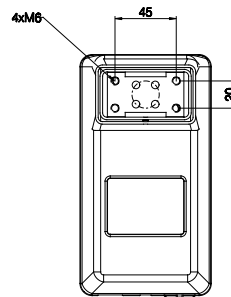

Combination code	B (Built-in length) [mm]	S (Stroke length) [mm]	O (Outer profile length) [mm]
DL15xxxxx500645	645	500	640

Built-in length, stroke length, and outer profile length

Motor housing

Bottom plate

Profile dimensions (mm)

All rights reserved

Date:
3 October 2023

Description:

DESKLIFT™ Column DL15