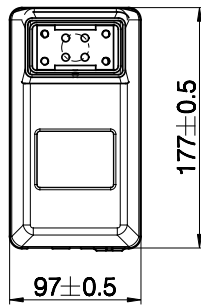

Combination code	B (Built-in length) [mm]	S (Stroke length) [mm]	O (Outer profile length) [mm]
DL15xxxxx500645	645	500	640

Built-in length, stroke length, and outer profile length

Motor housing

Bottom plate

Profile dimensions (mm)

All rights reserved

Date:
3 October 2023

Description:

DESKLIFT™ Column DL15