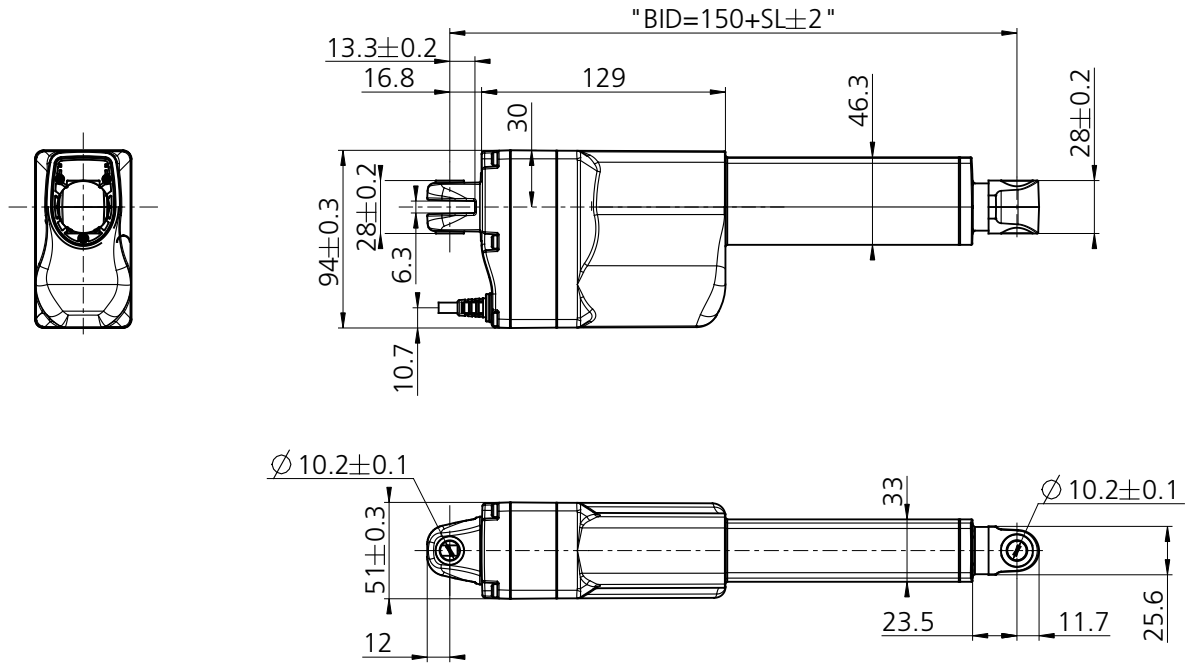

Drawing & Dimensions(mm)

Modified By	Jesse Dong	2023-08-30
Created By	Jesse Dong	2023-01-06

Customer No.:	SBU
LINAK Drawing No.:	1079W4001