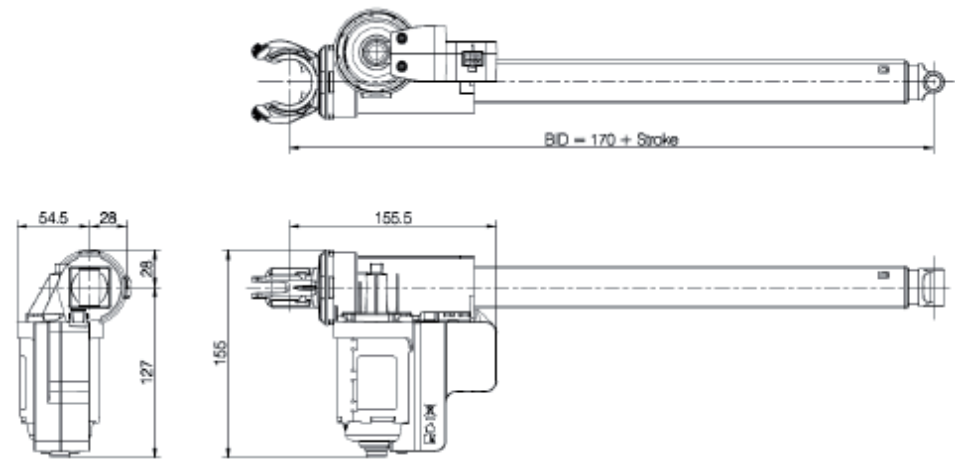

LA18 IC Advanced Follower (B5)

LA18 IC Advanced Follower Click-on back fixture (B5)

All rights reserved

Date:

2 September 2020

Description:

Linear Actuator LA18 IC Advanced Follower

LINAK® 
WE IMPROVE YOUR LIFE