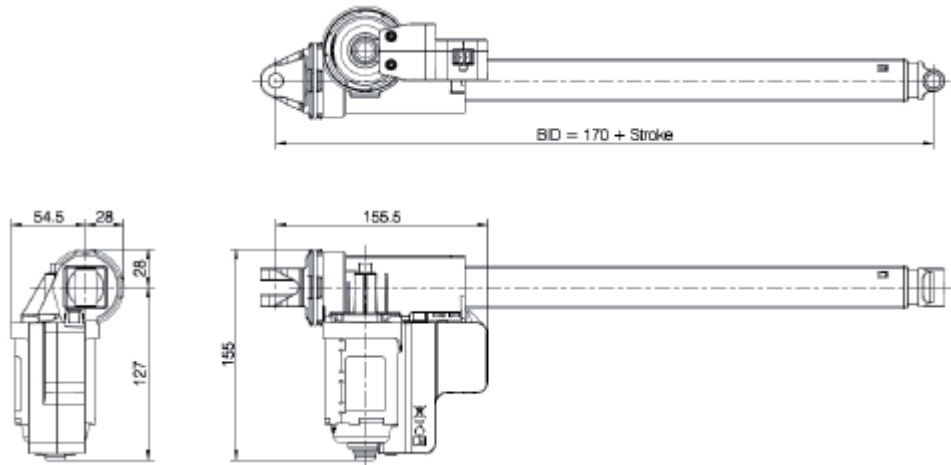

LA18 IC Advanced Follower (B5)

LA18 IC Advanced Follower Click-on back fixture (B5)

All rights reserved

Date:

2 September 2020

Description:

Linear Actuator LA18 IC Advanced Follower

LINAK® 
WE IMPROVE YOUR LIFE